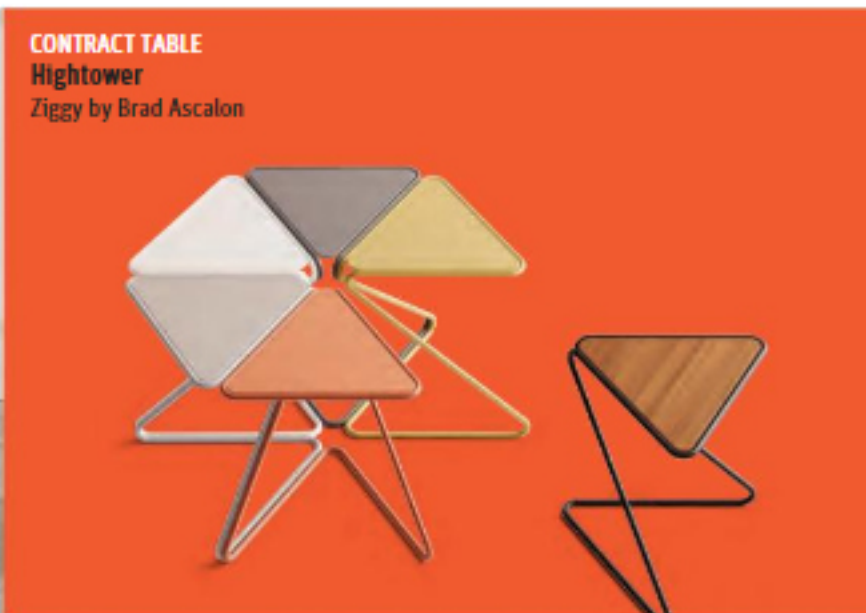

INTERIOR DESIGN[®]

JANUARY
2021

BESTofyear

CONFERENCE/MEETING TABLE
Davis Furniture
Brace by jehs+laub

CONTRACT TABLE
Hightower
Ziggy by Brad Ascalon

POD
Nienkämper
Patkau Cocoon by John Patkau

WALL PARTITION
Darran Furniture
Room Divider by Dutch Invertuals