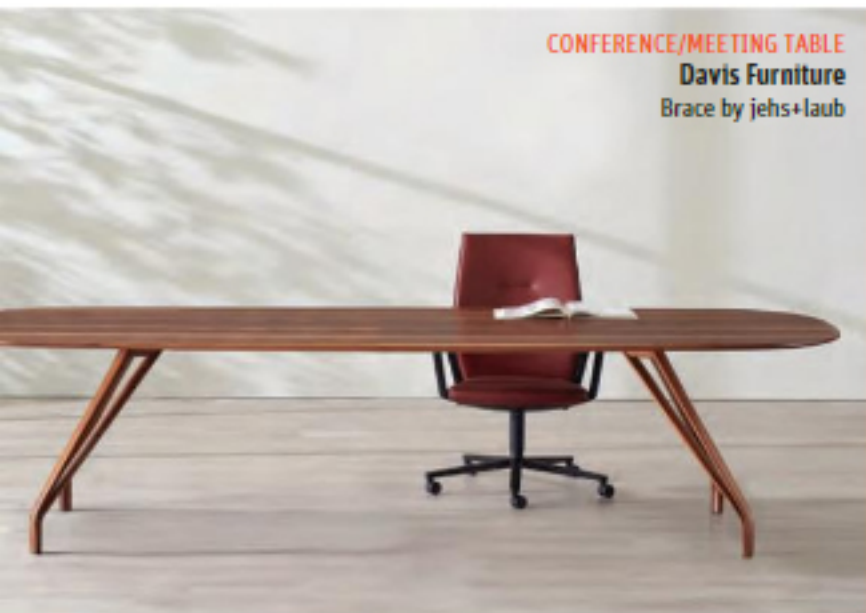

INTERIOR DESIGN[®]

JANUARY
2021

BESTofyear

CONFERENCE/MEETING TABLE
Davis Furniture
Brace by jehs+laub

CONTRACT TABLE
Hightower
Ziggy by Brad Ascalon

POD
Nienkämper
Patkau Cocoon by John Patkau

WALL PARTITION
Darran Furniture
Room Divider by Dutch Invertuals