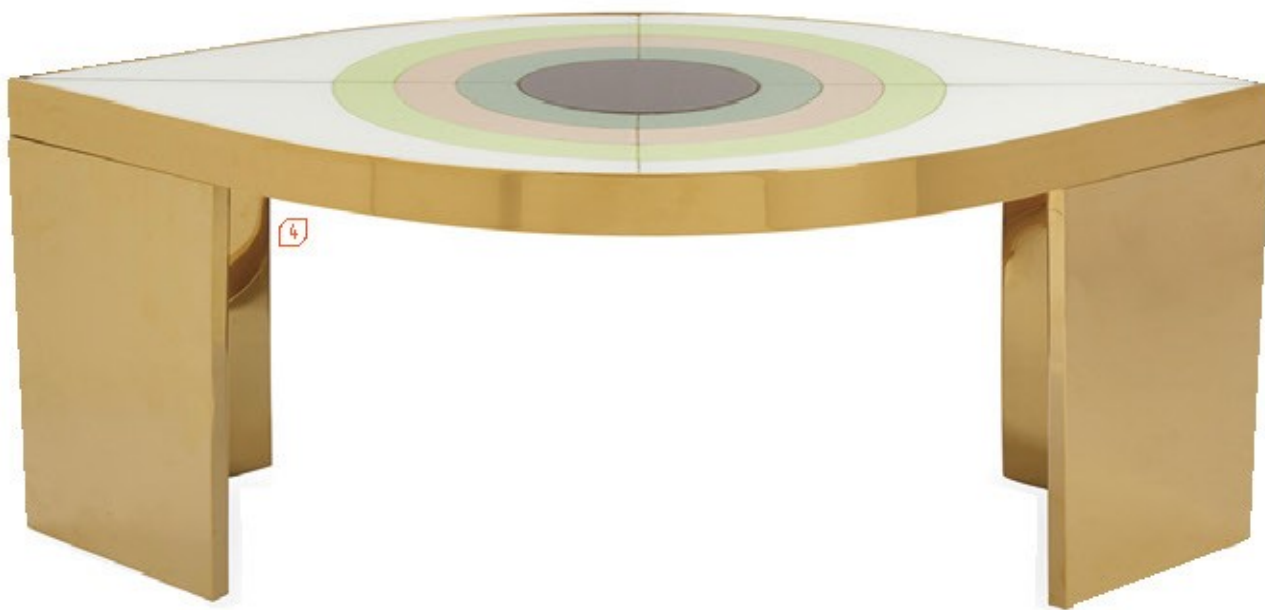

furniture

Pietro Russo
for **Gallotti & Radice**

Piero Lissoni
for **B&B Italia**

Marie Christine Dorner
for **Ligne Roset**