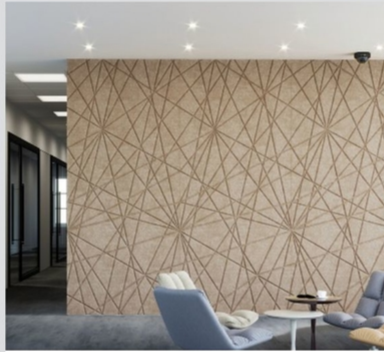

MDC: Zintra Sculpted Panel

mdcwall.com

From the Zintra 3,0 line, Sculpted is a flexible, colorful acoustic panel. It is ideal not only in newly designed spaces but also in retrofitted interiors in need of sound control.